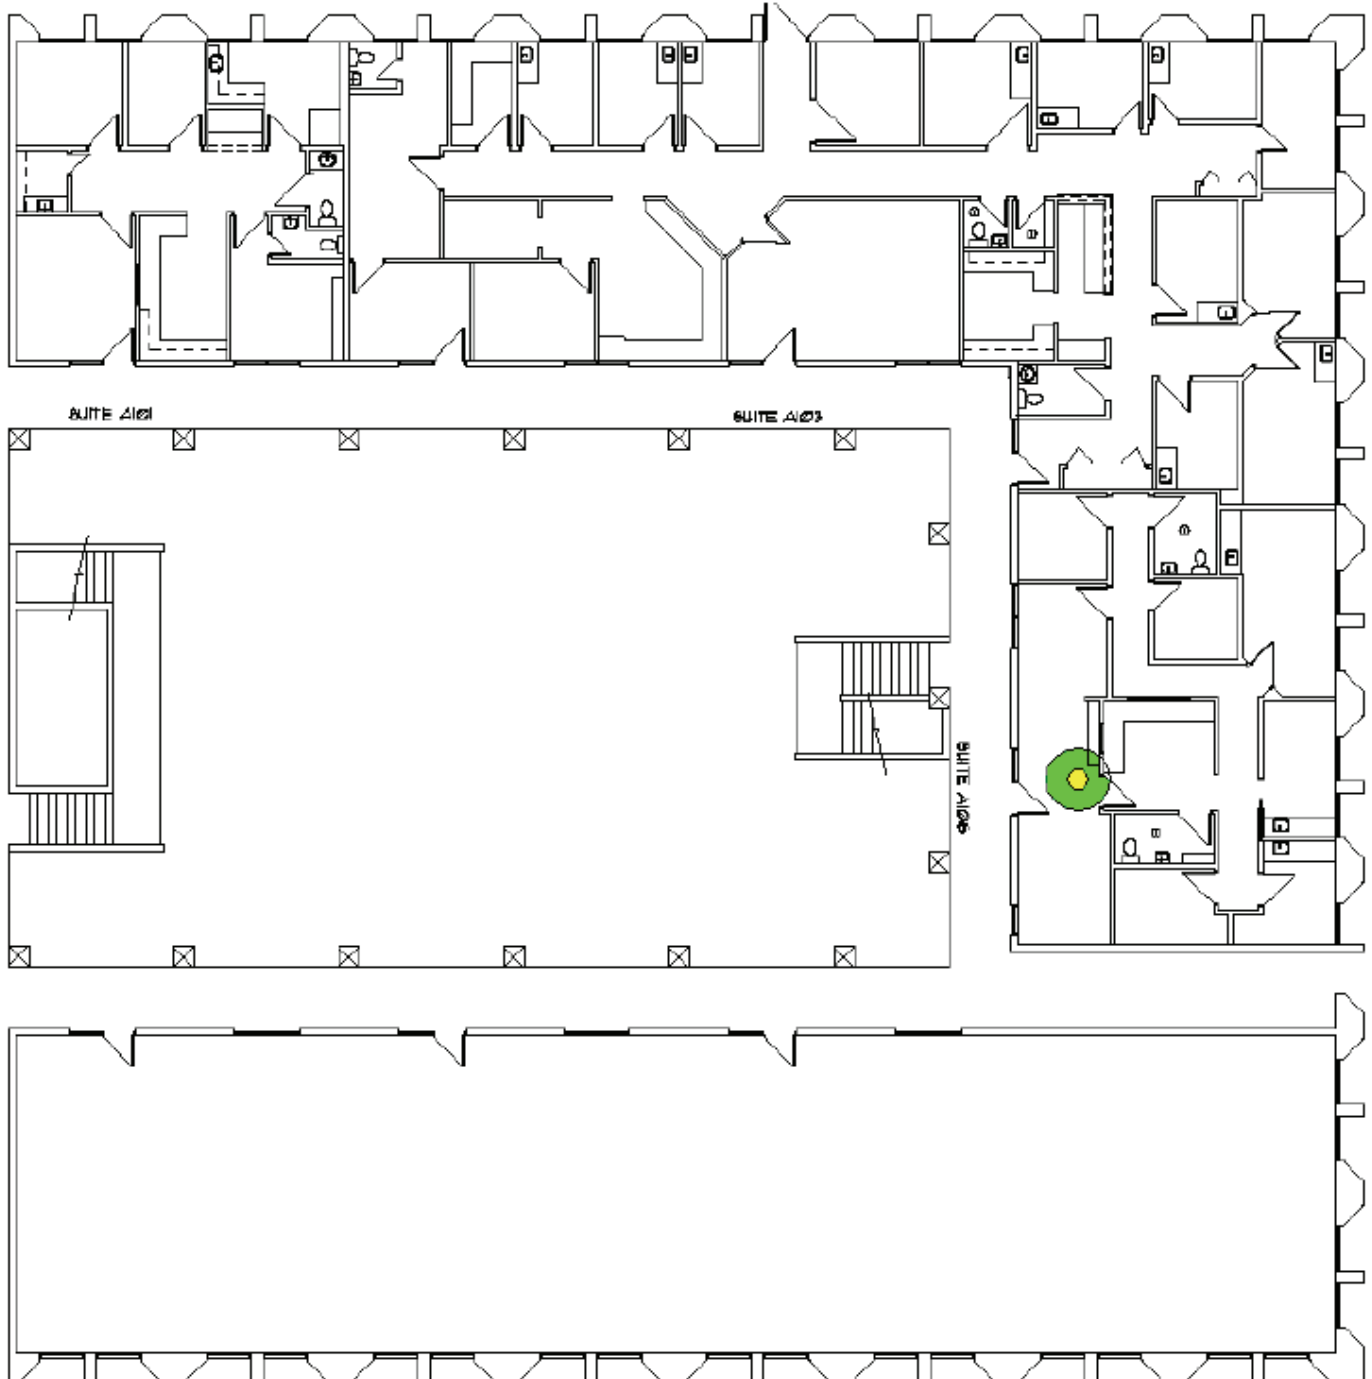

East Mesa Medical Center

6550 & 6553 East Baywood Boulevard, Mesa, Arizona

SITE VIEW OF SUITE A106—1,474 SF

For Leasing Information Please Contact

Straight Talk.
Sound Investments.

Bret Jordan, Sr Vice-President
Western America
(425) 274-8503